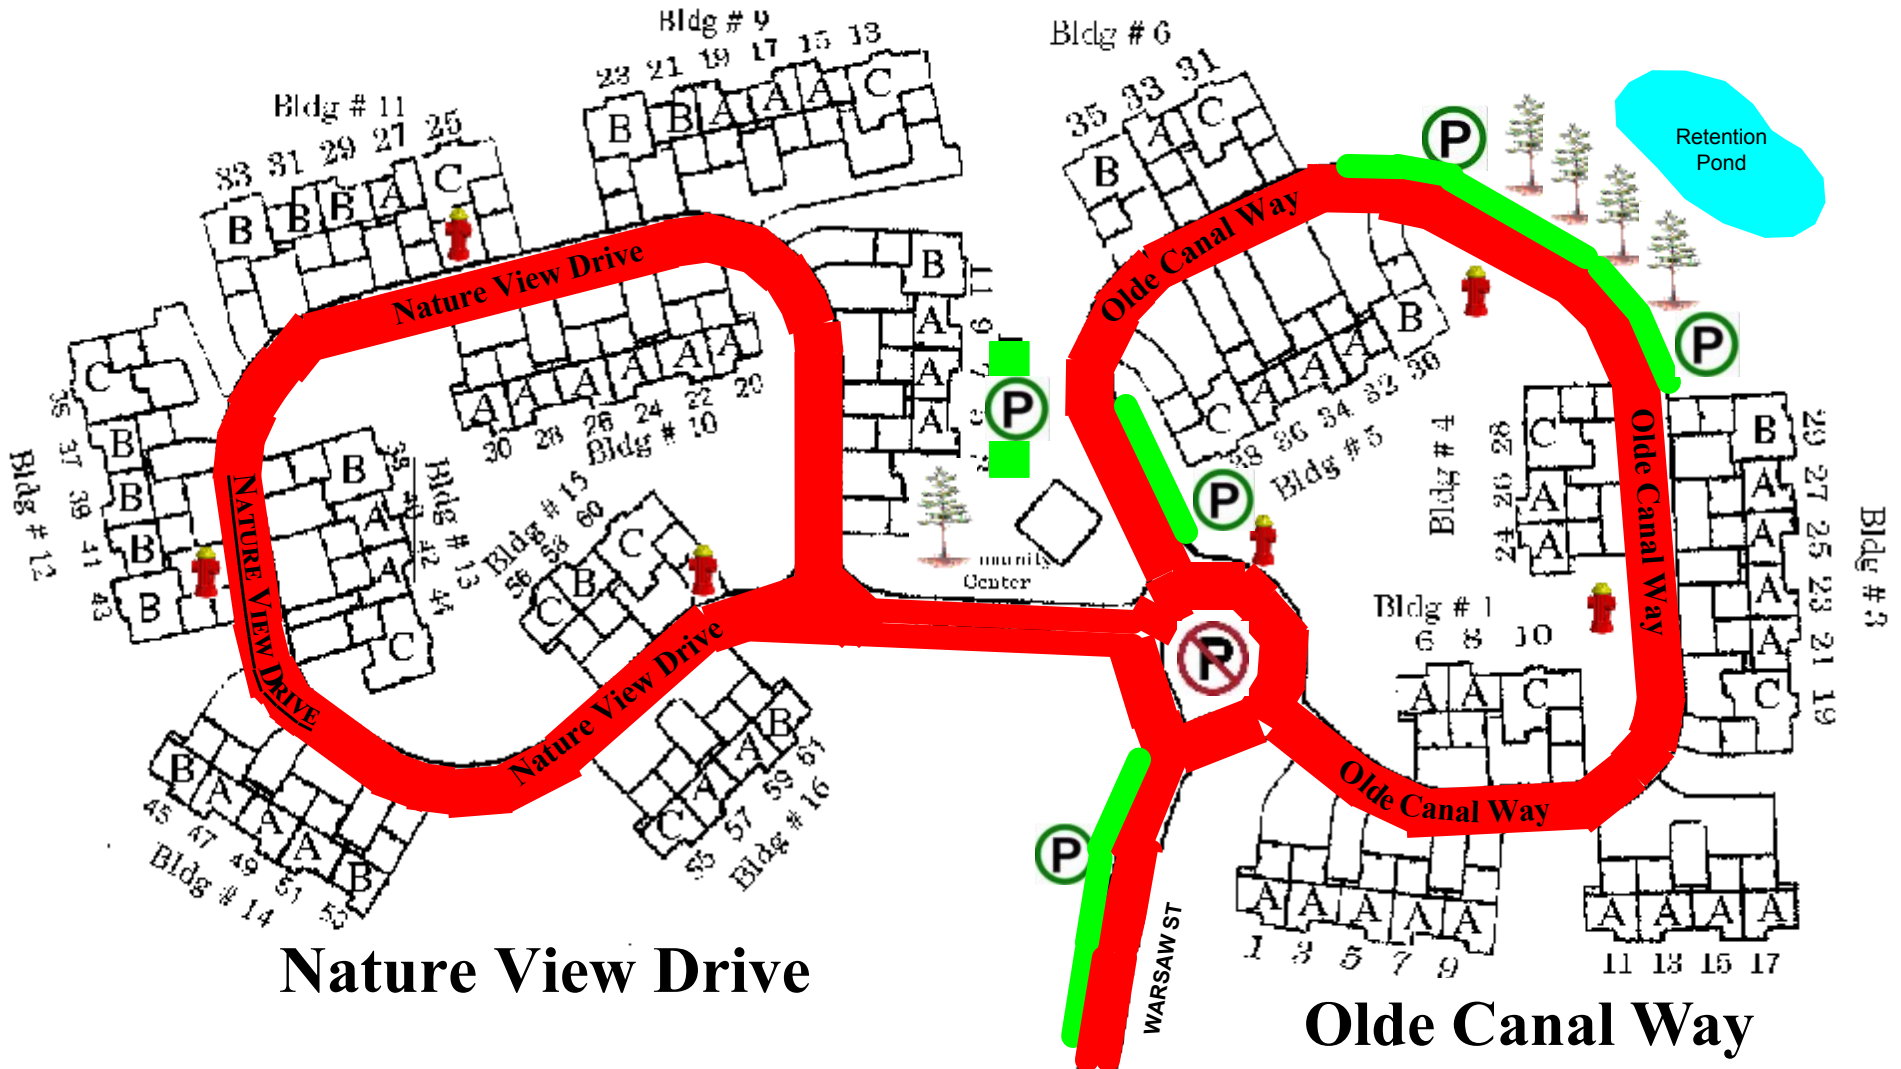

Olde Canal Village

1 Nature View Drive
Uxbridge, MA 01569

Plot Plan

Corrected 9/16/02 (W.L. Oncay)

Updated 10/19/12
per Trustee request
modified allowed parking

-  No Parking
-  Parking Allowed

Nature View Drive

Olde Canal Way